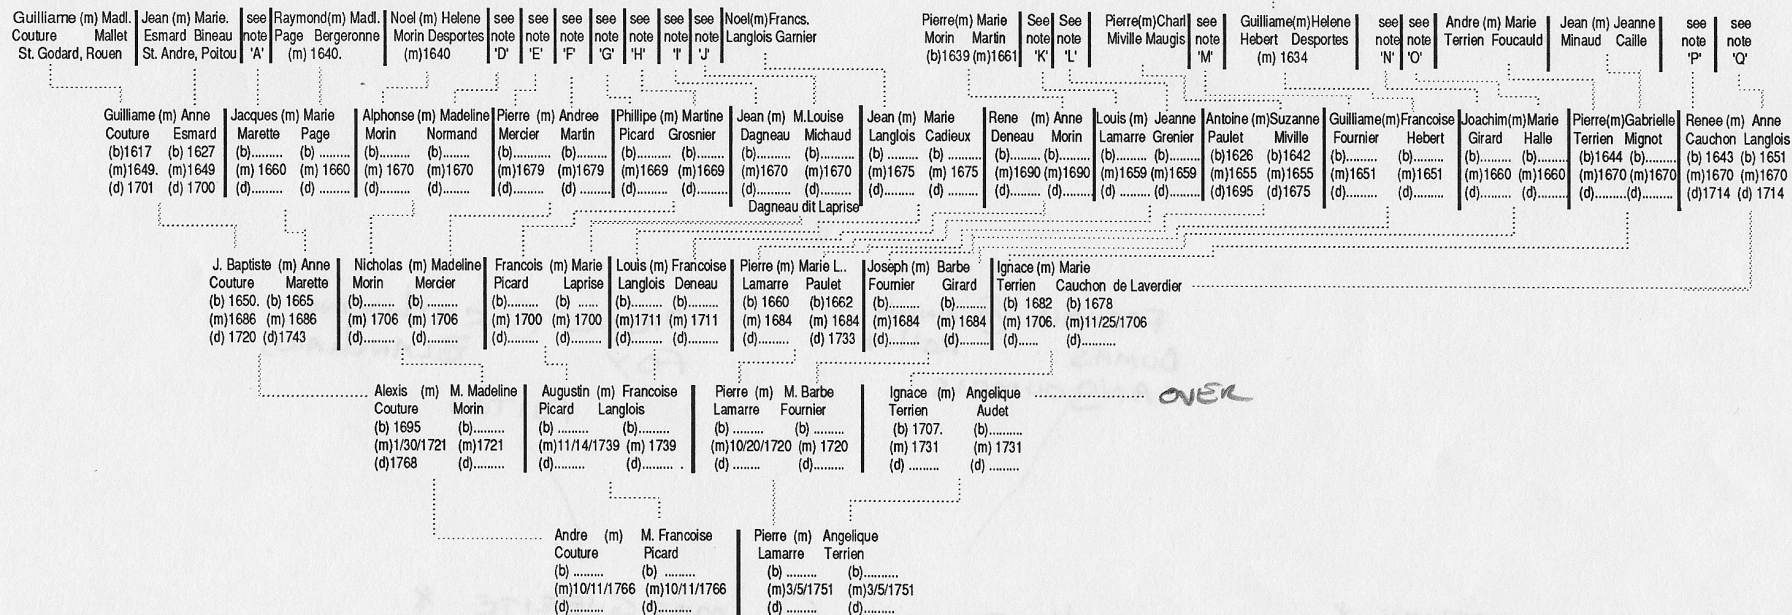

Louis Terrien (II). Couture chart 1

The family history of Nellie Seymour/ Couture

see note 'R'
Louis (m) Marie
Hebert Rollet
(b) ..... (b) .....
(m) ..... (m) .....
(d) 1627 (d) 1649

①1575

see note 'B' & 'C'

1. **Terrien Descendancy**
2. Andre Terrien (m) Marie Faucauld
   - Pierre Terrien (m) Gabrielle Mignot
   - Andre Terrien (m) Marie Charland
   - Barthelemi Terrien (m) Brigit Savard
   - Joseph Marie Terrien (m) Marie Gagnon
   - Pierre Terrien (m) Marguerite Langlois
   - Louis Terrien (I) (m) Anastasie Gendron
   - **Louis Terrien (II) (m) Nellie Seymour** *
   - Raphael Terrien (m) Florence Albers
   - Conrad Terrien (m) Kathleen Fitzgerald
   - Richard Terrien (m) Mary Walker

1. **Immigrants:**
2. Guillaume Couture (b) 1617
   - Louis Lamarre (m) 1659
   - Anne Esmard (b) 1627
   - Jeanne Grenier (m) 1659
   - Jacques Marette (m) 1660
   - Antoine Paulet (b) 1626
   - Raymond Page (m) 1640
   - Pierre Miville dit Le Suisse (d) 1669
   - Madeline Bergeronne (m) 1640
   - Charlotte Maugis (b) 1581
   - Noel Morin (m) 1640
   - Guillaume Fournier (m) 1651
   - Helen Desportes (m) 1640
   - Helene Desportes (b) 1620
   - Pierre Mercier (m) 1679
   - Louis Hebert (d) 1627
   - Andree Martin (m) 1679
   - Marie Rollet (d) 1649
   - Phillippe Picard (m) 1669
   - Joachim Girard (m) 1660
   - Martine Grosnier (m) 1669
   - Marie Halle (m) 1660
   - Jean Dagneau dit Laprise (m) 1670
   - Pierre Terrien (b) 1644
   - Marie Louise Michaud (m) 1670
   - Noel Langlois .....
   - Jean Minaud (b) 1630
   - Francoise Garnier .....
   - Jeanne Caille (b) 1632
   - Rene Deneau (m) 1690
   - Renee Cauchon (b) 1643
   - Anne Langlois (b) 1651
   - Pierre Morin (b) 1639
   - Marie Martin (m) 1661

Compiled by Rick Terrien
2520 Chamberlain Av. Madison, WI 53705
(608) 233 0086
revised 2/28/1995

Nellie / Helen (m) Louis
Seymour/ Couture Terrien (II)
(b) 8/9/1872 (b) 4/22/1868
(m) 6/4/1889 (m) 6/4/1889
(d) 10/11/1948 (d) 4/11/1949