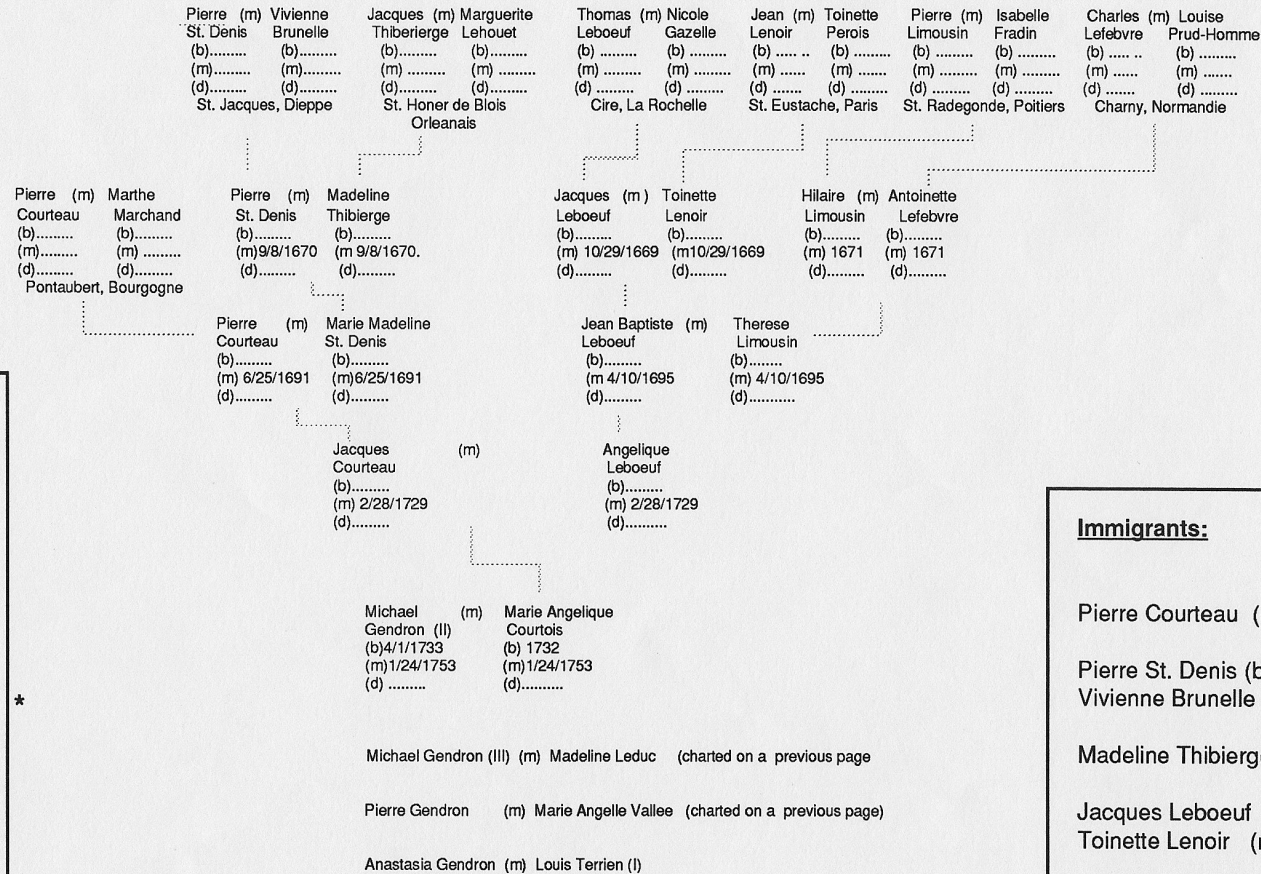

Louis Terrien (I). Gendron Chart 3

The family of Marie Courtois

Terrien Descendancy

Andre Terrien (m) Marie Faucauld
Pierre Terrien (m) Gabrielle Mignot
Andre Terrien (m) Marie Charland
Barthelemi Terrien (m) Brigit Savard
Joseph Marie Terrien (m) Marie Gagnon
Pierre Terrien (m) Marguerite Langlois
Louis Terrien (I) (m) Anastasie Gendron *
Louis Terrien (II) (m) Nellie Seymour
Raphael Terrien (m) Florence Albers
Conrad Terrien (m) Kathleen Fitzgerald
Richard Terrien (m) Mary Walker

Immigrants:

Pierre Courteau (m) 1691
Pierre St. Denis (b) .....
Vivienne Brunelle (b)....
Madeline Thiberge (m) 1670
Jacques Leboeuf (m) 1669
Toinette Lenoir (m) 1669
Hilaire Limousin (m) 1671
Antoinette Lefebvre (m) 1671