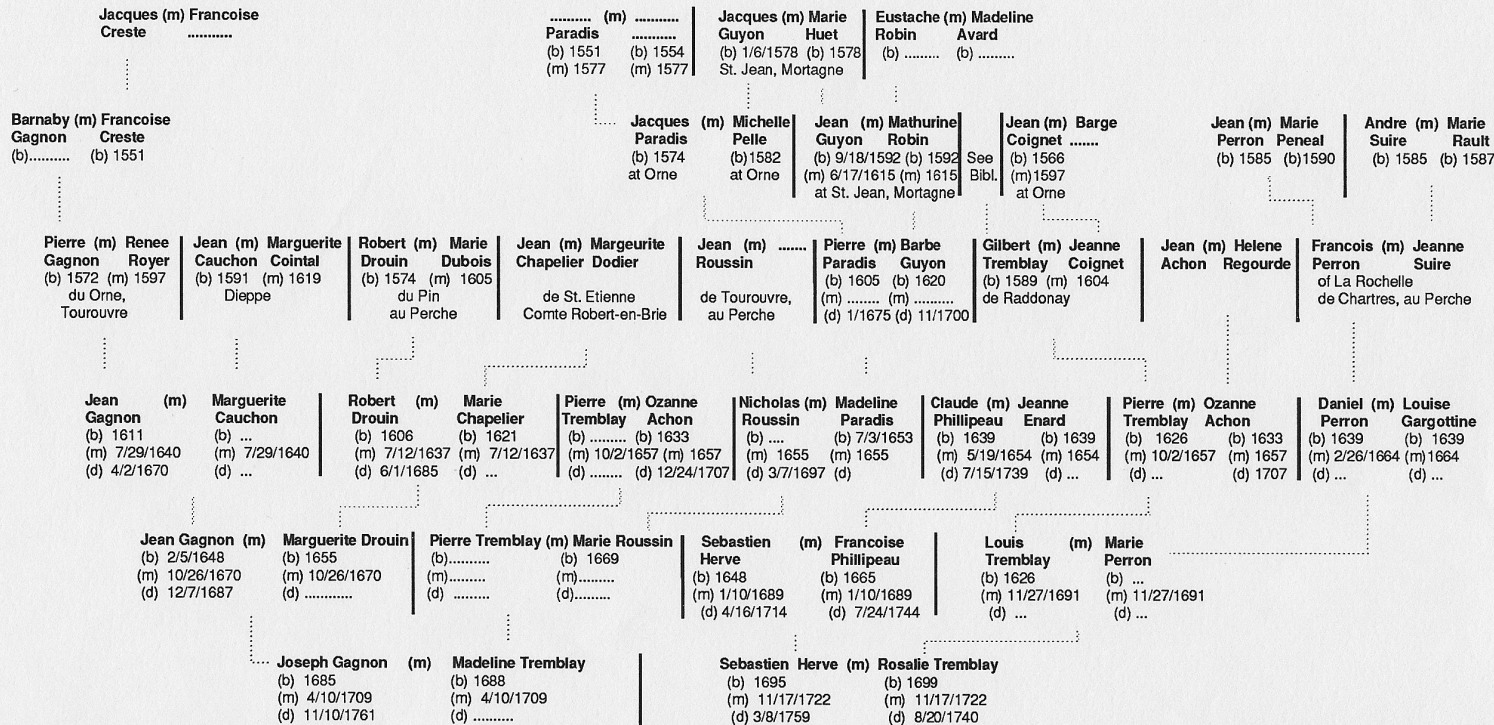

Terrien chart 4

The family history of Marie Angelique Gagnon, spouse of Joseph Marie Terrien

Pierre (m) Marguerite
Robin Gentaïs
(b) 1567 (b) 1571

1. **Terrien Descendancy**
2. Andre Terrien (m) Marie Faucauld
   - Pierre Terrien (m) Gabrielle Mignot
   - Andre Terrien (m) Marie Charland
   - Barthelemi Terrien (m) Brigit Savard
   - **Joseph Marie Terrien (m) Marie Gagnon** *
   - Pierre Terrien (m) Marguerite Langlois
   - Louis Terrien (I) (m) Anastasie Gendron
   - Louis Terrien (II) (m) Nellie Seymour
   - Raphael Terrien (m) Florence Albers
   - Conrad Terrien (m) Kathleen Fitzgerald
   - Richard Terrien (m) Mary Walker

- Joseph Gagnon (m) Madeline Tremblay (b) 1685 (m) 4/10/1709 (d) 11/10/1761
- Sebastien Herve (m) Rosalie Tremblay (b) 1695 (m) 11/17/1722 (d) 3/8/1759
- Joseph Gagnon (m) Margeurite Rosalie Herve (b) 5/21/1730 (m) 7/29/1750 (d) ...
- Marie Angelique Gagnon (m) Joseph Marie Terrien (b) 1753 (m) 2/4/1777 (d) ...

1. **Immigrants**
2. Jean Gagnon (b) 1611
   - Marguerite Cauchon (m) 1640
   - Jean Cauchon (b) 1591
   - Robert Drouin (b) 1606
   - Marie Chapelier (b) 1621
   - Pierre Tremblay (b) 1626
   - Ozanne Achon (b) 1633
   - Nicholas Roussin (m) 1655
   - Pierre Paradis (b) 1605
   - Jean Guyon (b) 1592
   - Mathurine Robin (b) 1592
   - Sebastien Herve (b) 1648
   - Claude Phillippeau (b) 1639
   - Jeanne Enard (b) 1639
   - Daniel Perron (b) 1639
   - Louise Gargottine (b) 1639

Compiled by Rick Terrien
2520 Chamberlain Av. Madison, WI 53705
(608) 233 0086
revised 2/17/1995