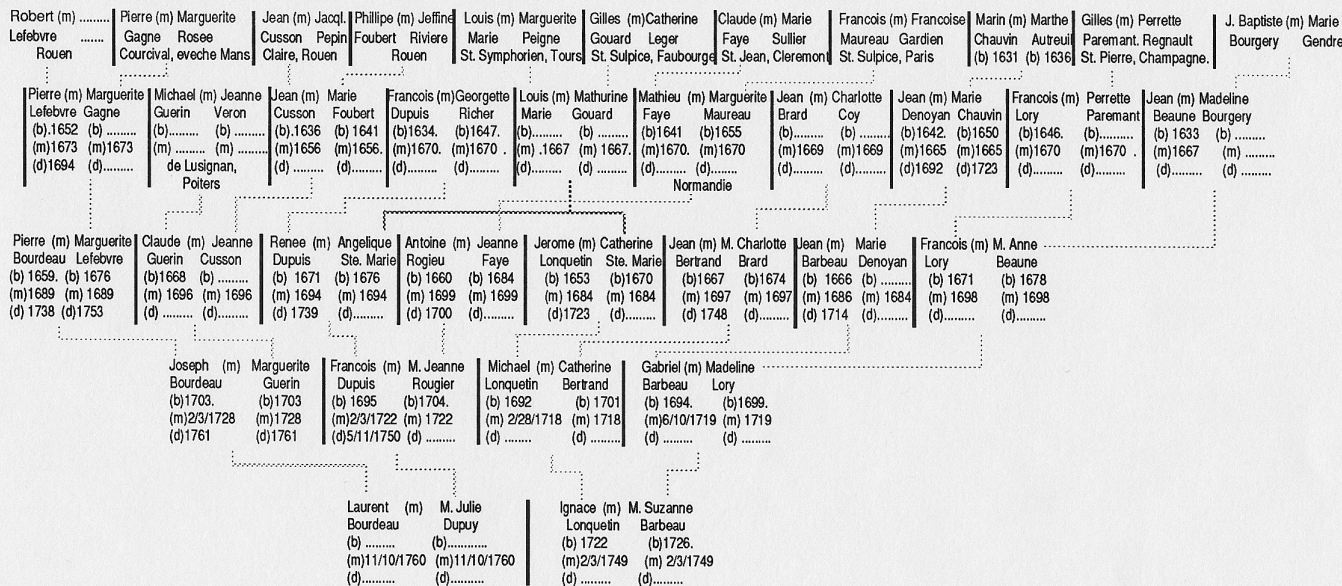

Louis Terrien (II). Couture chart 3

The family history of Joseph Bourdeau, father of Louise Bourdeau

1. **Terrien Decendancy**
2. Andre Terrien (m) Marie Faucauld
   - Pierre Terrien (m) Gabrielle Mignot
   - Andre Terrien (m) Marie Charland
   - Barthelemi Terrien (m) Brigit Savard
   - Joseph Marie Terrien (m) Marie Gagnon
   - Pierre Terrien (m) Marguerite Langlois
   - Louis Terrien (I) (m) Anastasie Gendron
   - **Louis Terrien (II) (m) Nellie Seymour** *
   - Raphael Terrien (m) Florence Albers
   - Conrad Terrien (m) Kathleen Fitzgerald
   - Richard Terrien (m) Mary Walker

Compiled by: Rick Terrien
2520 Chamberlain Av.
Madison, WI 53705
(608) 233 0086
revised: 2/28/1995

1. **Immigrants:**
2. Pierre Bourdeau (b) 1659
   - Pierre Lefebvre (b) 1652
   - Pierre Gagne (d) 1656
   - Marguerite Rosee (b) 1615
   - Claude Guerin (b) 1668
   - Jean Cusson (b) 1636
   - Marie Foubert (b) 1641
   - Francois Dupuis (b) 1634
   - Georgette Richer (b) 1647
   - Louis (Ste.) Marie (b) 1667
   - Mathurine Gouard (b) 1667
   - Antoine Rougieu (b) 1660
   - Mathieu Faye (b) 1641
   - Marguerite Maureau (b) 1655
   - Jerome Longuetin (b) 1653
   - Jean Bertrand (b) 1667
   - Jean Brard (m) 1669
   - Charlotte Coy (m) 1669
   - Jean Barbeau (b) 1666
   - Marin Chauvin (b) 1631
   - Marthe Autreuil (b) 1636
   - Francois Lory (b) 1646
   - Perrette Paremant (m) 1670
   - Jean Beaune (b) 1633
   - Jean Baptiste Bourgerie (b) ....
   - Marie Gendre (b) .....