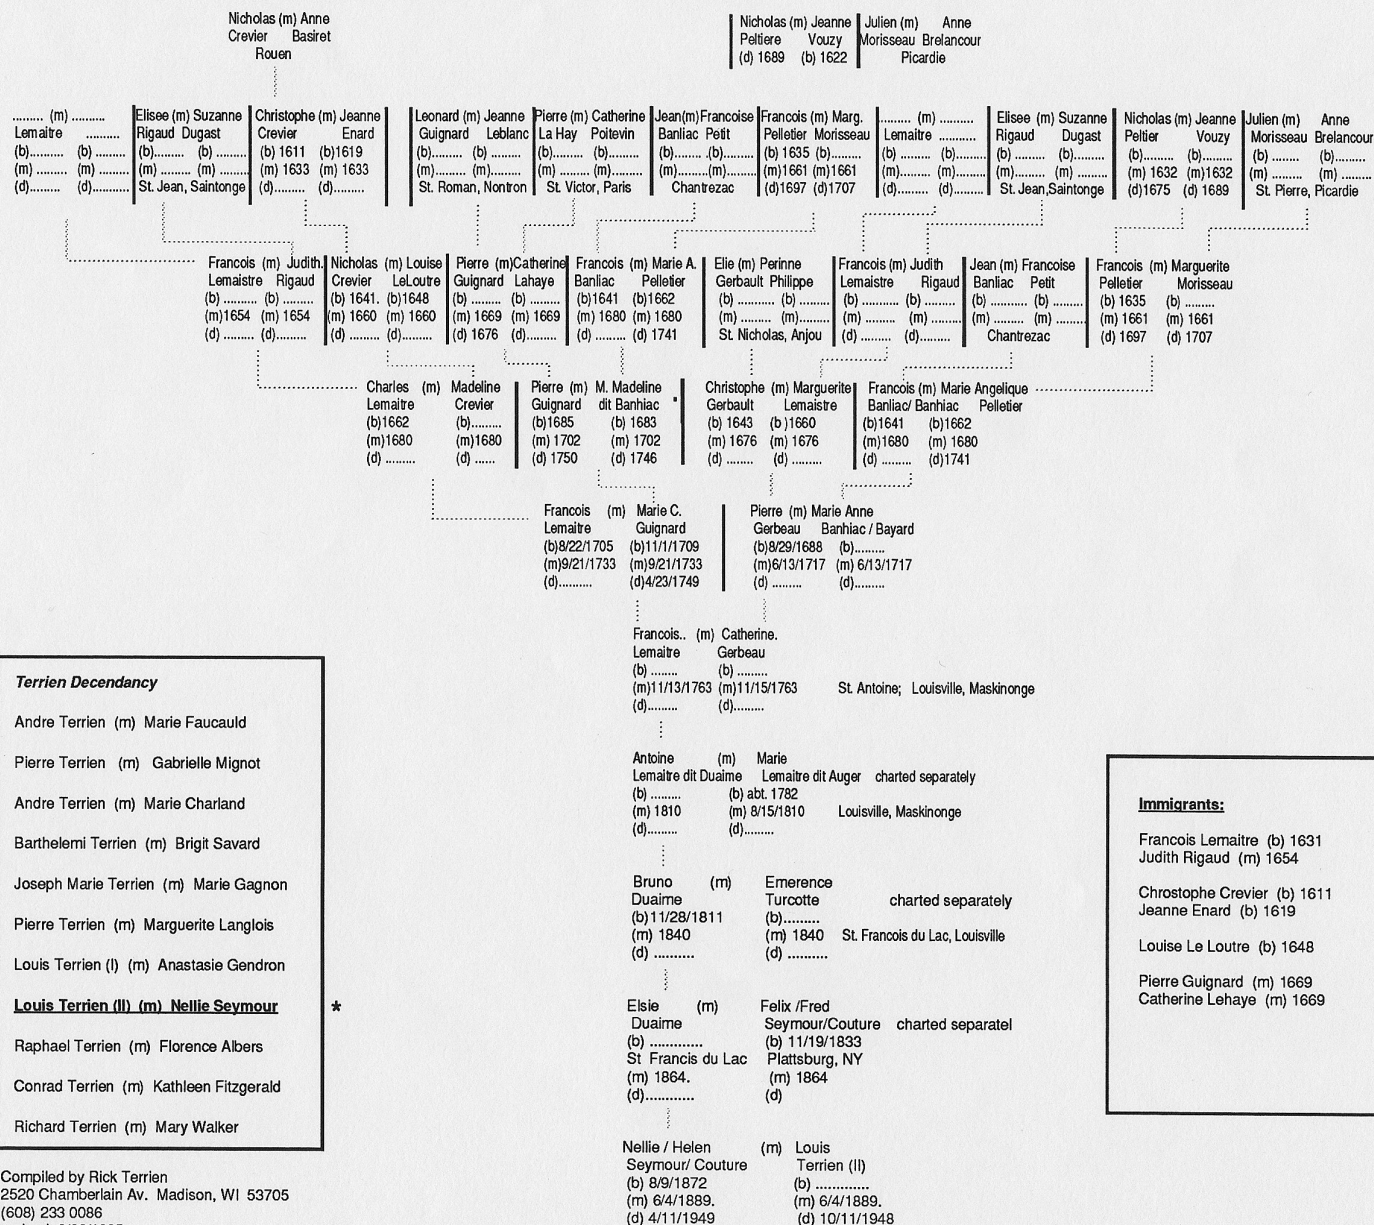

Louis Terrien (II). Couture chart 5

The family history of Antoine Lemaître, father of Bruno Duaimé