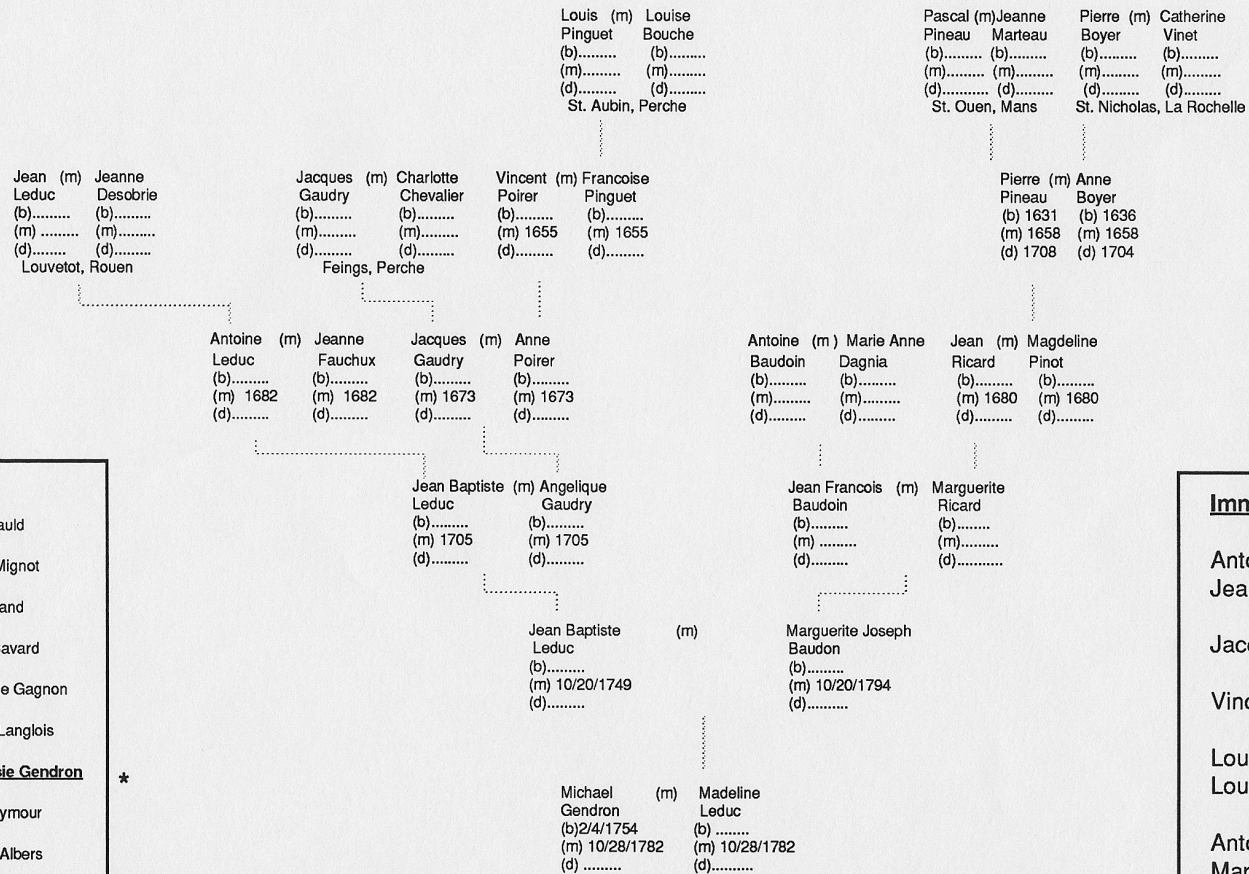

Louis Terrien (I). Gendron Chart 4

The family history of Madeline Leduc

Terrien Descendancy

Andre Terrien (m) Marie Faucauld
Pierre Terrien (m) Gabrielle Mignot
Andre Terrien (m) Marie Charland
Barthelemi Terrien (m) Brigit Savard
Joseph Marie Terrien (m) Marie Gagnon
Pierre Terrien (m) Marguerite Langlois
Louis Terrien (I) (m) Anastasie Gendron *
Louis Terrien (II) (m) Nellie Seymour
Raphael Terrien (m) Florence Albers
Conrad Terrien (m) Kathleen Fitzgerald
Richard Terrien (m) Mary Walker

Immigrants:

Antoine Leduc (m) 1682
Jeanne Faucheux (m) 1682
Jacques Gaudry (m) 1673
Vincent Poirer (m) 1655
Louis Pinguet (b)....
Louise Bouche (b).....
Antoine Beaudoin (b)....
Marie Dangnia (b)....
Jean Ricard (m) 1680
Pierre Pineau (b) 1631
Anne Boyer (b) 1636