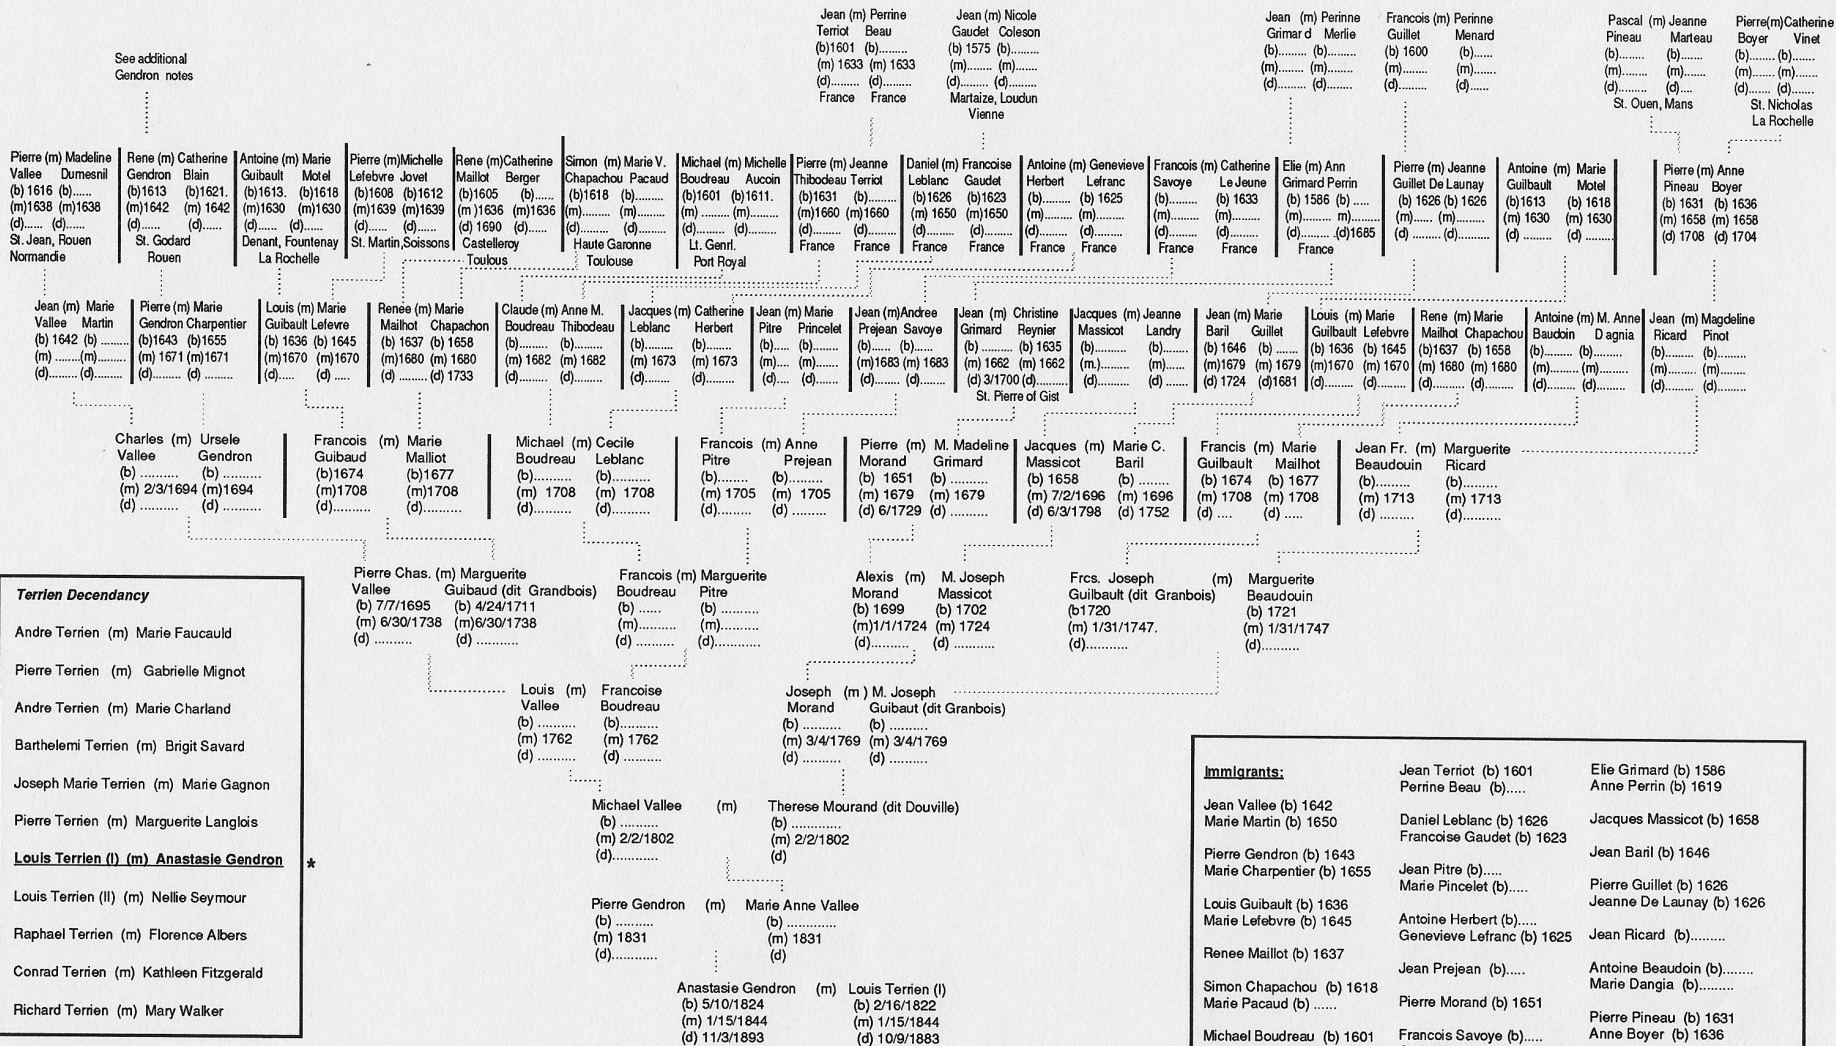

Louis Terrien (I). Gendron chart 5

The family history of Marie Vallee

Terrien Descandancy

Andre Terrien (m) Marie Faucauld

Pierre Terrien (m) Gabrielle Mignot

Andre Terrien (m) Marie Charland

Barthelemi Terrien (m) Brigit Savard

Joseph Marie Terrien (m) Marie Gagnon

Pierre Terrien (m) Marguerite Langlois

Louis Terrien (I) (m) Anastasio Gendron *

Louis Terrien (II) (m) Nellie Seymour

Raphael Terrien (m) Florence Albers

Conrad Terrien (m) Kathleen Fitzgerald

Richard Terrien (m) Mary Walker

Immigrants:

Jean Terriot (b) 1601
Perrine Beau (b).....

Elie Grimard (b) 1586
Anne Perrin (b) 1619

Jean Vallee (b) 1642
Marie Martin (b) 1650

Daniel Leblanc (b) 1626
Francoise Gaudet (b) 1623

Jacques Massicot (b) 1658

Pierre Gendron (b) 1643
Marie Charpentier (b) 1655

Jean Banil (b) 1646

Pierre Guillet (b) 1626
Jeanne De Launay (b) 1626

Louis Guibault (b) 1636
Marie Lefebvre (b) 1645

Antoine Herbert (b).....
Genevieve Lefranc (b) 1625

Jean Ricard (b).....

Renee Mailhot (b) 1637

Jean Prejean (b).....

Antoine Beaudoin (b).....
Marie Dangia (b).....

Simon Chapachou (b) 1618
Marie Pacaud (b).....

Pierre Morand (b) 1651

Pierre Pineau (b) 1631
Anne Boyer (b) 1636

Michael Boudreau (b) 1601
Michelle Aucoin (b) 1611

Francois Savoye (b).....
Catherine Le Jeune (b) 1633

Pierre Thibodeau (b) 1631

Christine Reynier (b) 1635