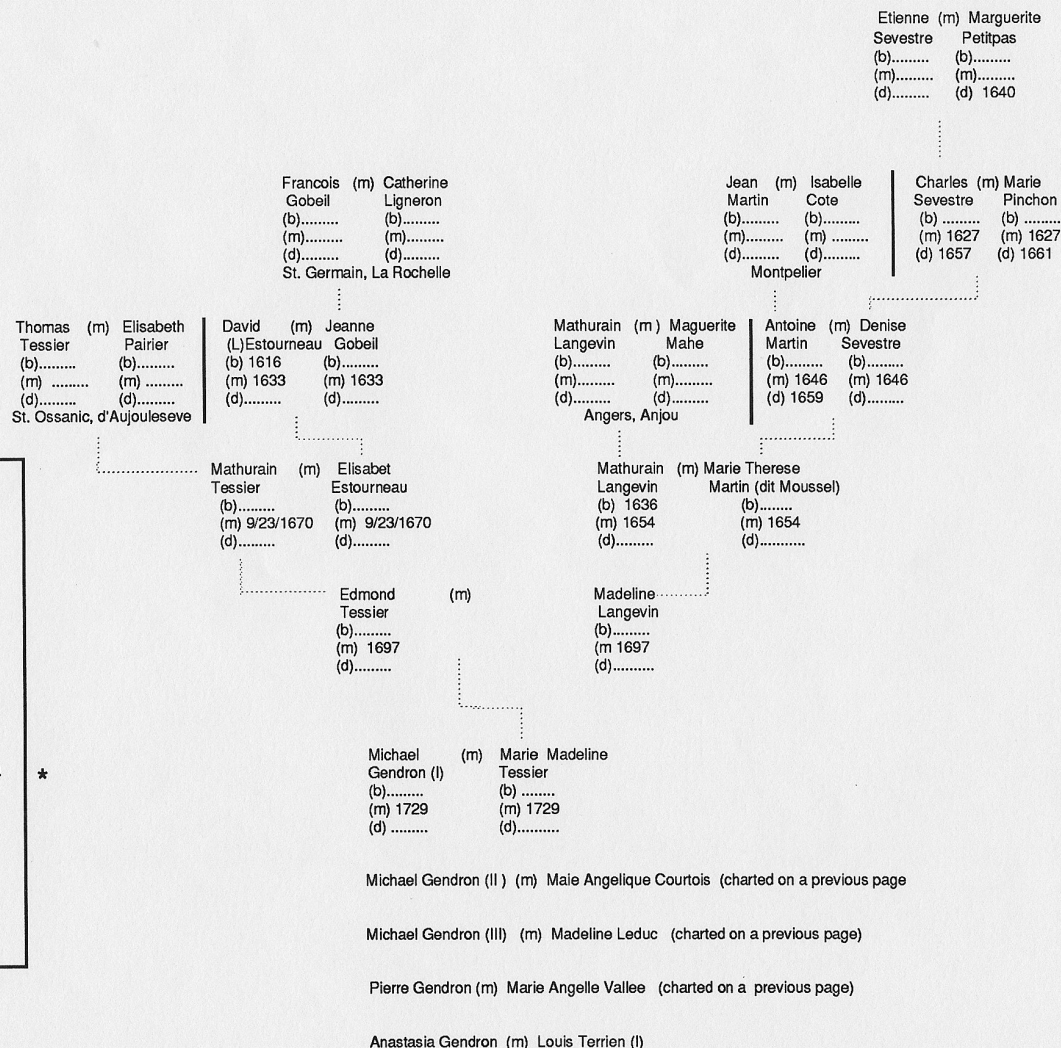

Louis Terrien (I). Gendron Chart 2

The family history of Madeline Tessier

Terrien Descandancy

Andre Terrien (m) Marie Faucauld
Pierre Terrien (m) Gabrielle Mignot
Andre Terrien (m) Marie Charland
Barthelemi Terrien (m) Brigit Savard
Joseph Marie Terrien (m) Marie Gagnon
Pierre Terrien (m) Marguerite Langlois
Louis Terrien (I) (m) Anastasie Gendron *
Louis Terrien (II) (m) Nellie Seymour
Raphael Terrien (m) Florence Albers
Conrad Terrien (m) Kathleen Fitzgerald
Richard Terrien (m) Mary Walker

Compiled by Rick Terrien
2520 Chamberlain Av. Madison, WI 53705
(608) 233 0086
revised 1/31/1995

Immigrants:

Mathurain Tessier (m) 1670
David (L)Estourneau (b) 1616
Jeanne Gobeil (m) 1633
Mathurain Langevin (b) 1636
Antoine Martin (m) 1646
Marie Pinchon (m) 1627
Etienne Sevestre (b).....
Marguerite Petitpas (d) 1640