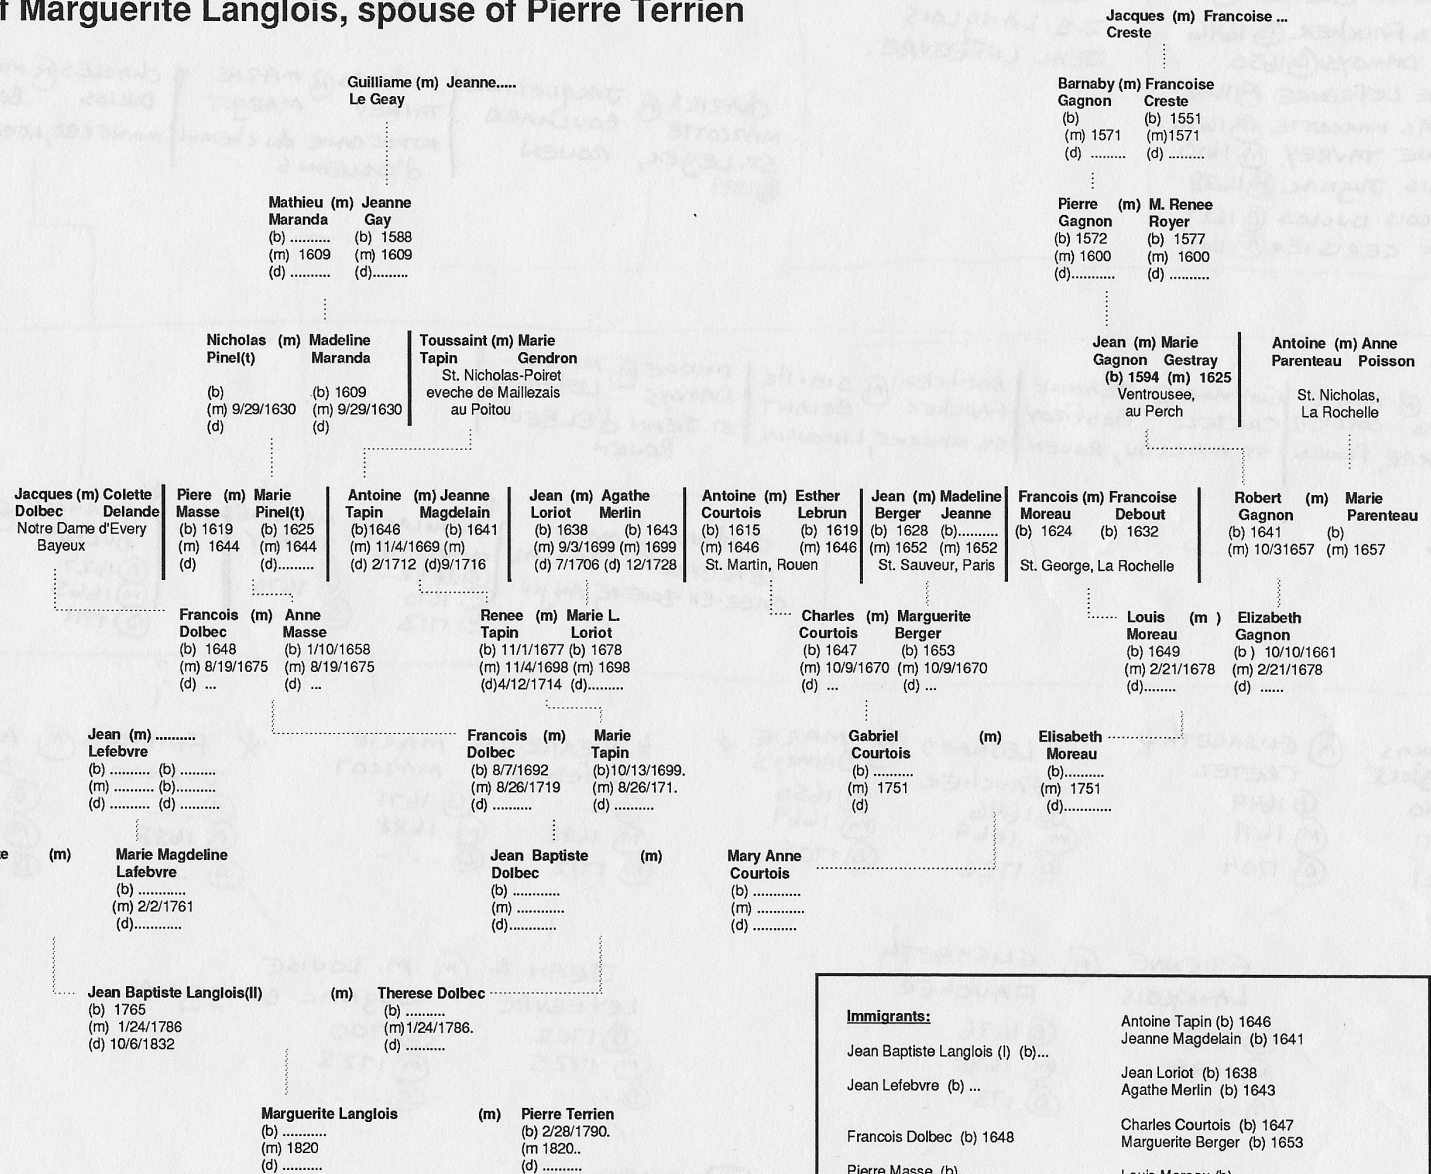

Terrien chart 5

The family history of Marguerite Langlois, spouse of Pierre Terrien

Terrien Descendancy

- Andre Terrien (m) Marie Faucauld
- Pierre Terrien (m) Gabrielle Mignot
- Andre Terrien (m) Marie Charland
- Barthelemi Terrien (m) Brigit Savard
- Joseph Marie Terrien (m) Marie Gagnon
- **Pierre Terrien (m) Marguerite Langlois ***
- Louis Terrien (l) (m) Anastasie Gendron
- Louis Terrien (ll) (m) Nellie Seymour
- Raphael Terrien (m) Florence Albers
- Conrad Terrien (m) Kathleen Fitzgerald
- Richard Terrien (m) Mary Walker

Compiled by: Rick Terrien
2520 Chamberlain Av.
Madison, WI 53705 (608) 233 0086
Revised 2/17/1995

Immigrants:	
Jean Baptiste Langlois (I) (b)...	Antoine Tapin (b) 1646
Jean Lefebvre (b) ...	Jeanne Magdelain (b) 1641
Francois Dolbec (b) 1648	Jean Lorient (b) 1638
Pierre Masse (b)	Agathe Merlin (b) 1643
Nicholas Pine(t) (b)	Charles Courtois (b) 1647
Madeline Maranda (b)	Marguerite Berger (b) 1653
	Louis Moreau (b) .....
	Robert Gagnon (b) 1632
	Marie Parenteau (b) 1641